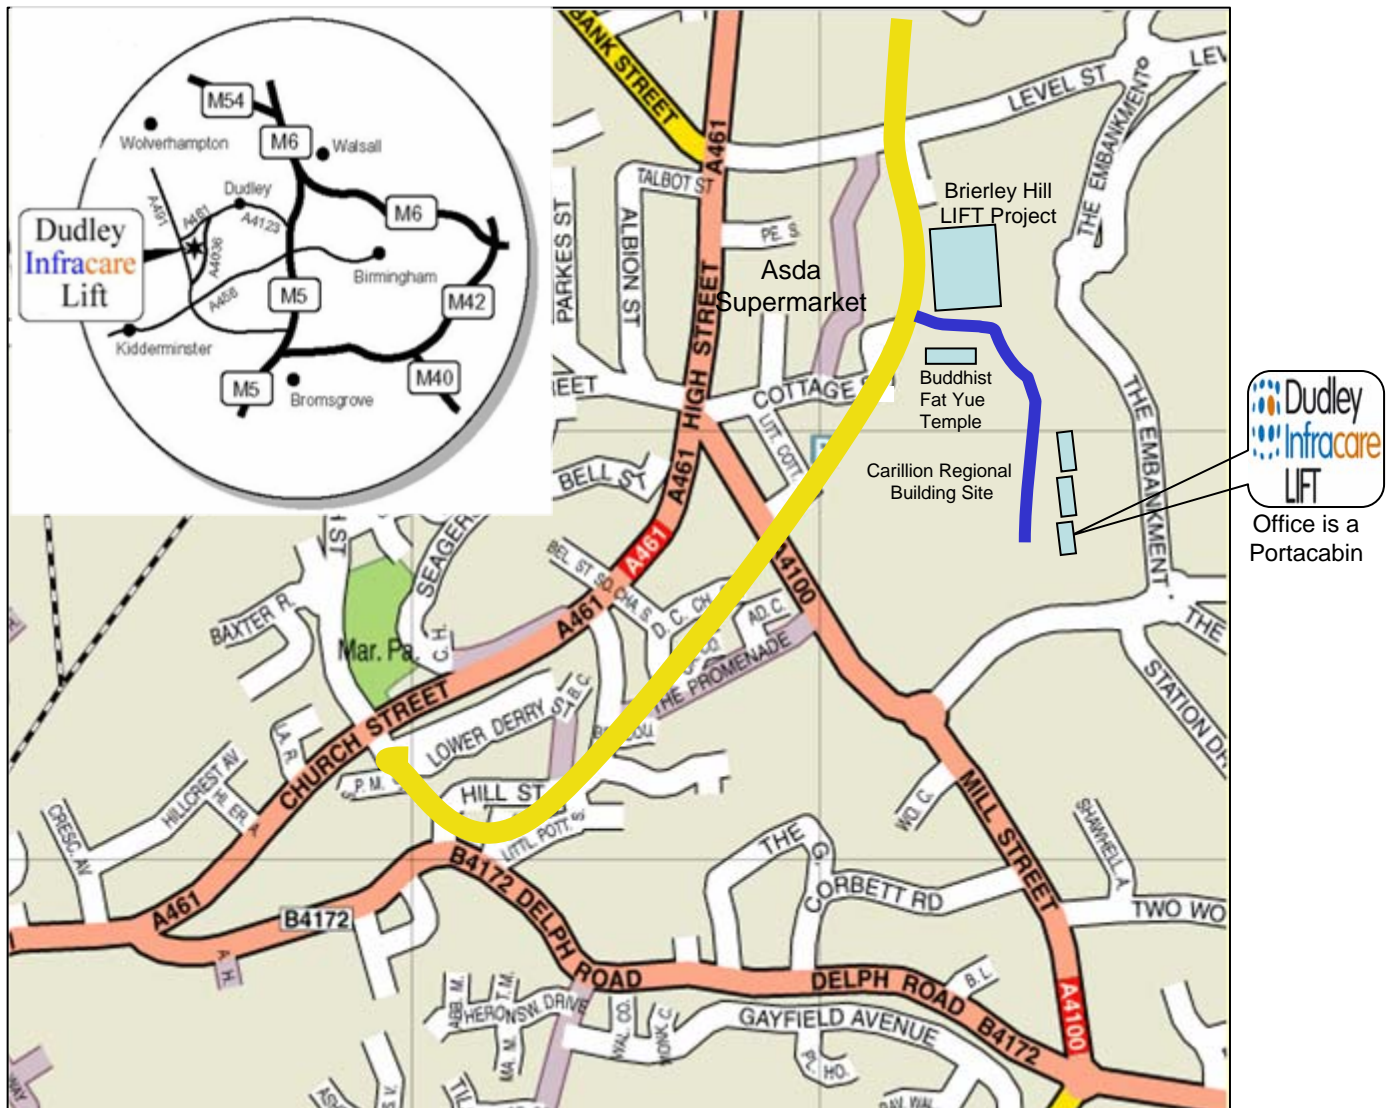

# LOCATION MAP

## From the M5, Junction 2 Dudley (6.7 miles):

Follow A4123 Dudley; after 2.5 miles you will reach Burnt Tree Island (Toby Restaurant on your right). Move into the filter lane going left and proceed onto Birmingham New Road/A461 for approx 0.4 miles following signs for Stourbridge/Merry Hill Centre.

## From the M5, Junction 4, Bromsgrove (11.5 miles):

Leave junction 4. At the roundabout take the first exit onto A491/Sandy Lane. After approx 1.5 miles you reach another roundabout, take the second exit onto A491/Stourbridge Road. After approximately 3.8 miles you approach another roundabout and take the third exit onto A456/Kidderminster Road. After 0.4 miles turn left onto A491/Stourbridge Road. After approx 0.2 miles bear left onto A491/Hagley Road West and continue on for 0.6 miles. At the roundabout take third exit onto A4036/Ham Lane for 0.7m. At next roundabout take third exit onto A4036/Grange Lane. Continue on for approx 1 mile then bear right onto A4036/Dudley Road. At the roundabout, take the second exit onto A4036/Thorns Road for 0.7 miles then left onto A4100/Mount Pleasant. At the next roundabout, take the third exit onto A4100/Mill Street. Proceed onto next roundabout and take first exit onto Mill Street. Then after 0.2 miles turn right onto Venture Way. Proceed along Venture Way and take the fourth exit on your right (Asda on the left) into the site. Dudley Infracare LIFT's office is clearly marked.